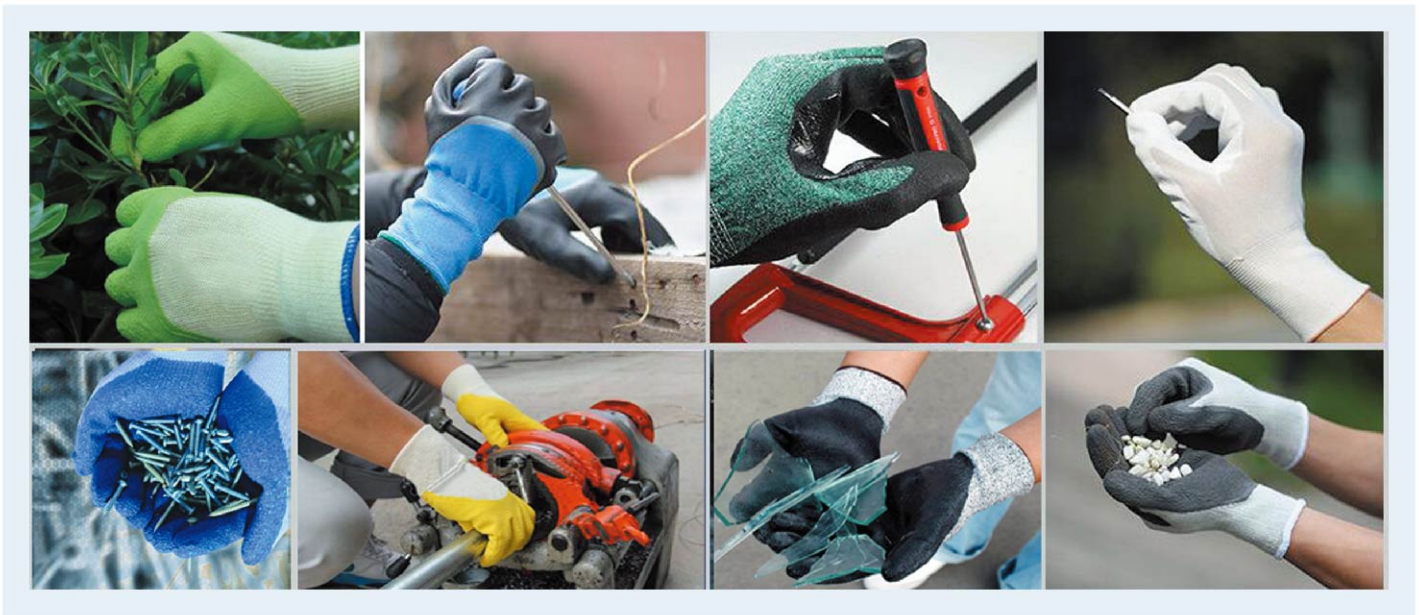

Qingdao Everpro Safety is originated in 2010. Now as a specialist in safety glove field, it strives to ensure clients get the best safety solutions at the best value. Primary customers are mainly from Japan, Europe, America, Australia, Middle East and South America market. Product varieties: Cut Resistant glove, Latex/Nitrile/PVC /PU dipped glove etc. We have been cooperating with CTC,SATRA and other test labs for 5 years and got CE certification most of our gloves.